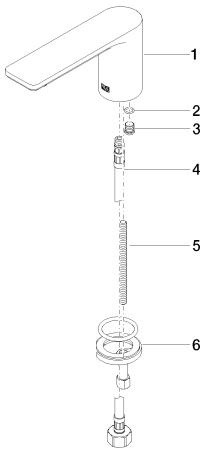

Sink - Lissé

Lavatory spout, deck-mounted without drain - polished chrome

Article number: 13 700 846-00

- 5-1/8" Projection
- Rigid spout
- Round aerated stream
- Total height 3-3/4"
- Height to aerator/spout outlet 3"
- 1-3/8" hole diameter
- 1/2" connection
- Water flow rate limited to max. 1 gpm
- lead-free

Codes & Standards

- NSF/ANSI 372
- California Energy Commission (CEC)

- inlet: 2x pressure hose with 1/2" compression fitting
- Fittings group in compliance with DIN 4109: 1
- For Touchfree control please order eSet Touchfree WITH or WITHOUT temperature adjustment

polished chrome

Discontinued items available to order until 31.12.9999

Sink - Lissé

Lavatory spout, deck-mounted without drain - polished chrome

Article number: 13 700 846-00

Dimensional drawing

mm [inches]

All dimensions in mm / inch = mm x 0,0394

Flow rate chart

Sink - Lissé

Lavatory spout, deck-mounted without drain - polished chrome

Article number: 13 700 846-00

Spare parts list

Number	Item Number	Designation	Number of units
1	90 11 84 015 01-00	spout	1
2	09 14 10 060 90	seal	1
3	09 31 20 065 90	plug	1
4	04 30 04 019 00 90	hose	1
5	09 31 11 012 90	pin	1
6	04 30 11 038 75 90	fixing set	1