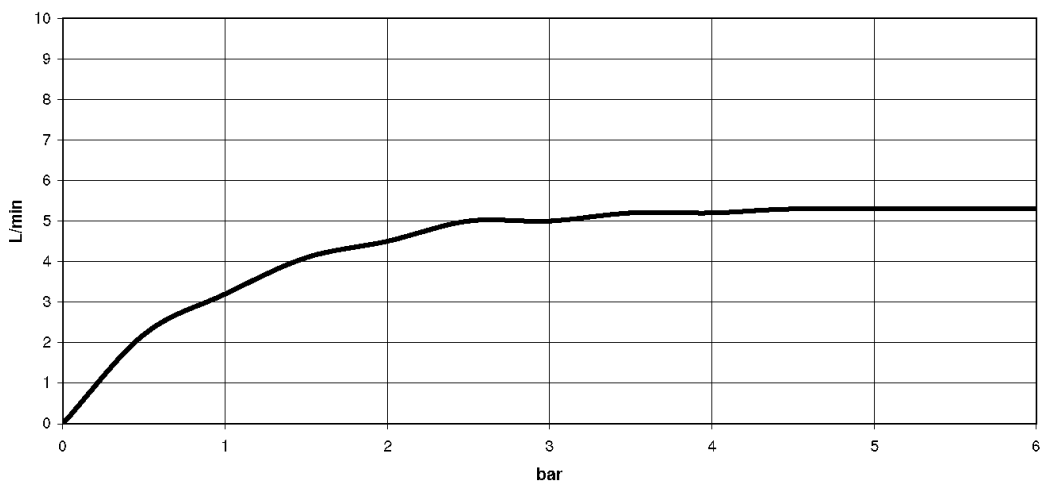

Sink - Lissé

Lavatory spout, deck-mounted without drain - polished chrome

Article number: 13 700 846-00

- 5-1/8" Projection
- Rigid spout
- Round aerated stream
- Total height 3-3/4"
- Height to aerator/spout outlet 3"
- 1-3/8" hole diameter
- 1/2" connection
- Water flow rate limited to max. 1 gpm
- lead-free

All dimensions in mm / inch = mm x 0,0394

Flow rate chart

Sink - Lissé

Lavatory spout, deck-mounted without drain - polished chrome

Article number: 13 700 846-00

Spare parts list

Number	Item Number	Designation	Number of units
1	90 11 84 015 01-00	spout	1
2	09 14 10 060 90	seal	1
3	09 31 20 065 90	plug	1
4	04 30 04 019 00 90	hose	1
5	09 31 11 012 90	pin	1
6	04 30 11 038 75 90	fixing set	1