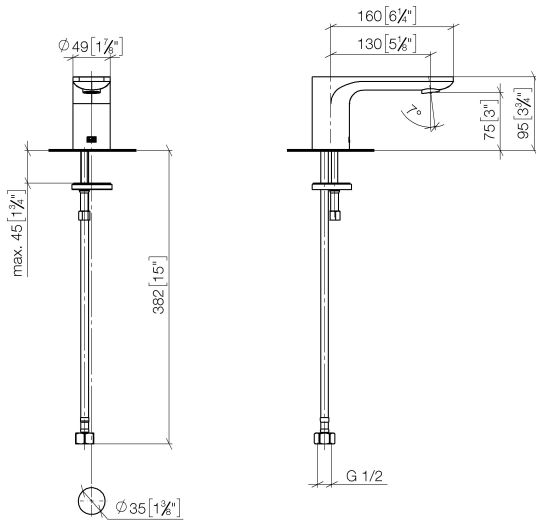

Sink - Lissé

Lavatory spout, deck-mounted without drain - polished chrome

Article number: 13 700 846-00

- 5-1/8" Projection
- Rigid spout
- Round aerated stream
- Total height 3-3/4"
- Height to aerator/spout outlet 3"
- 1-3/8" hole diameter
- 1/2" connection
- Water flow rate limited to max. 1 gpm
- lead-free

Codes & Standards

- NSF/ANSI 372
- California Energy Commission (CEC)

- inlet: 2x pressure hose with 1/2" compression fitting
- Fittings group in compliance with DIN 4109: 1
- For Touchfree control please order eSet Touchfree WITH or WITHOUT temperature adjustment

polished chrome

Discontinued items available to order until 31.12.9999

Sink - Lissé

Lavatory spout, deck-mounted without drain - polished chrome

Article number: 13 700 846-00

Dimensional drawing

mm [inches]

All dimensions in mm / inch = mm x 0,0394

Flow rate chart

Sink - Lissé

Lavatory spout, deck-mounted without drain - polished chrome

Article number: 13 700 846-00

Spare parts list

Number	Item Number	Designation	Number of units
1	90 11 84 015 01-00	spout	1
2	09 14 10 060 90	seal	1
3	09 31 20 065 90	plug	1
4	04 30 04 019 00 90	hose	1
5	09 31 11 012 90	pin	1
6	04 30 11 038 75 90	fixing set	1